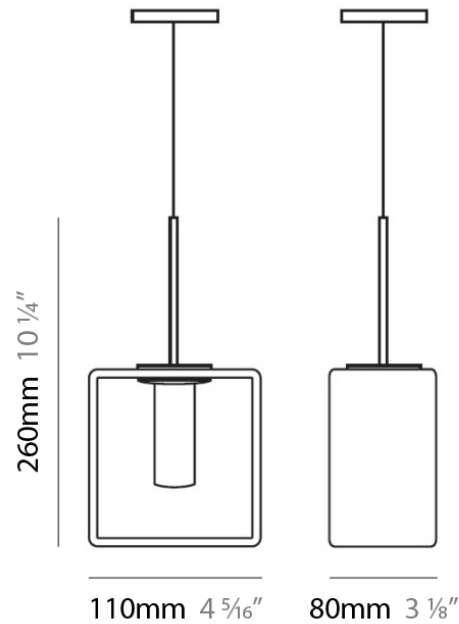

DOMINO SUSPENSION

D81045-WHI

PROJECT _____

TYPE _____

NOTES _____

QUANTITY _____

DATE _____

GENERAL

Series: Domino
Brand: Panzeri
Division: Design
Mounting Type: Suspension
Mounting Location: Ceiling
Subcategory: Pendant

PHYSICAL

Length (mm): 110
Length (in): 4 ⁵/₁₆
Width (mm): 80
Width (in): 3 ¹/₈
Height (mm): 260
Height (in): 10 ¹/₄
Max. Overall Height (mm): 2260
Max. Overall Height (in): 89
Weight (kg): 1.23
Weight (lbs): 2.71
Diffuser: Matte White Blown Glass

ELECTRICAL

Number of Lamps: 1
Lamp Type: LED Retrofit / Halogen
Bulb Included: Bulb Not Included
Total Output Wattage (W): 13 / 60
Max. Wattage Per Lamp (W): 13 / 60
Lamp Base: G9
Input Voltage (V): 120

LED

OPTICAL

RATINGS AND CERTIFICATIONS

Certified By: CSA Certified to UL and CSA Standards