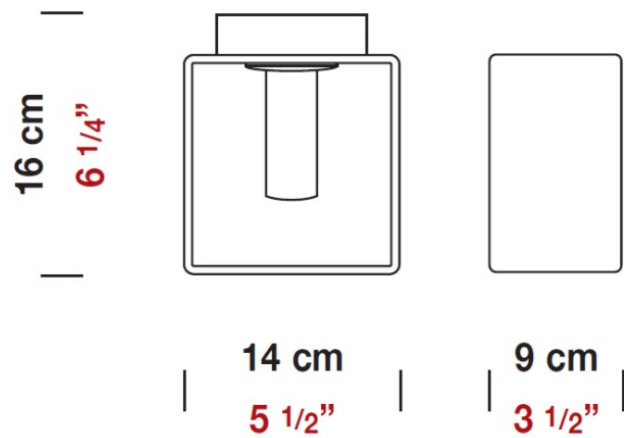

DOMINO SURFACE

D82036-WHI

PROJECT	_____
TYPE	_____
NOTES	_____
QUANTITY	_____
DATE	_____

GENERAL

Series: Domino
Brand: Panzeri
Division: Design
Mounting Type: Surface
Mounting Location: Wall
Subcategory: Ambient

PHYSICAL

Shape: Rectangle
Length (mm): 140
Length (in): 5 1/2
Width (mm): 90
Width (in): 3 5/16
Height (mm): 160
Height (in): 6 3/16
Light Distribution: Direct / Indirect
Weight (kg): 1.23
Weight (lbs): 2.71
Diffuser: Matte White Blown Glass
Fixture Material: Glass / Aluminum

ELECTRICAL

Number of Lamps: 1
Lamp Type: LED Retrofit / Halogen
Bulb Included: Bulb Not Included
Max. Wattage Per Lamp (W): 3 / 35
Lamp Base: G9
Driver Included: No

LED

OPTICAL

RATINGS AND CERTIFICATIONS

Certified By: CSA Certified to UL and CSA Standards
IP rating: IP40