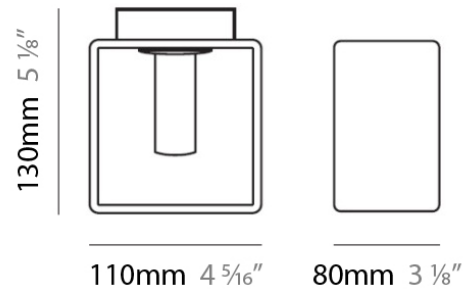

DOMINO SURFACE

D82033-WHI

PROJECT _____

TYPE _____

NOTES _____

QUANTITY _____

DATE _____

GENERAL

Series: Domino

Brand: Panzeri

Division: Design

Mounting Type: Surface

Mounting Location: Ceiling

Subcategory: Ambient

PHYSICAL

Shape: Rectangle

Length (mm): 110

Length (in): 4 ⁵/₁₆"

Width (mm): 80

Width (in): 3 ¹/₈"

Height (mm): 130

Height (in): 5 ¹/₈"

Extension (in): 5 ¹/₈"

Light Distribution: Direct / Indirect

Weight (kg): 1.23

Weight (lbs): 2.71

Diffuser: Matte White Blown Glass

Fixture Material: Glass / Aluminum

ELECTRICAL

Number of Lamps: 1

Lamp Type: LED Retrofit / Halogen

Lamp Shape: T4

Bulb Included: Bulb Not Included

Total Output Wattage (W): 13 / 60

Max. Wattage Per Lamp (W): 13 / 60

Lamp Base: G9

Input Voltage (V): 120

LED

OPTICAL

RATINGS AND CERTIFICATIONS

Certified By: CSA Certified to UL and CSA Standards

IP rating: IP20